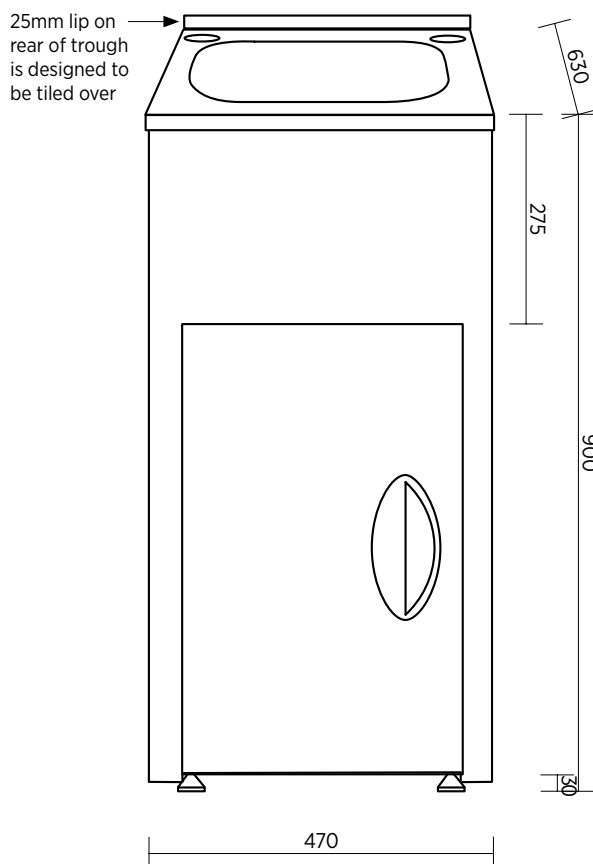

TILOS 470B

45 LITRE 'SKINNY' LAUNDRY UNIT

Tilos 45 litre 'Skinny' laundry unit. Stainless steel sink and white powder-coated metal cabinet.

The Tilos laundry units offer a simple, practical option for the laundry.

- Freestanding units
- Powder coated metal cabinet and 304 grade stainless steel sink
- Stainless steel designer basket waste
- Rinse bypass kit included
- Removable panel on each side of cabinet for hose access
- Reversible door
- 42 mm hole on left and right at rear of sink (caps supplied)
- 25 mm lip at rear of trough (designed to be tiled over)
- Height adjustable feet

SUMMARY	One bowl, metal cabinet, one door	
ORDER CODE	191708 Tilos 470B, no overflow	old code: SLC-470B
	191710 Tilos 470B, with overflow kit	old code: SLC-470B-OF
TAPHOLES	42mm taphole on left + right at rear of tub	
WASTE	Includes basket waste	
BYPASS	Includes bypass kit	
OVERFLOW	Optional overflow version includes overflow and bypass	
DOOR	Reversible door can be fitted to open to left or right	
FEET	Height adjustable feet accommodate varying floor levels and elevate cabinet away from floor moisture	